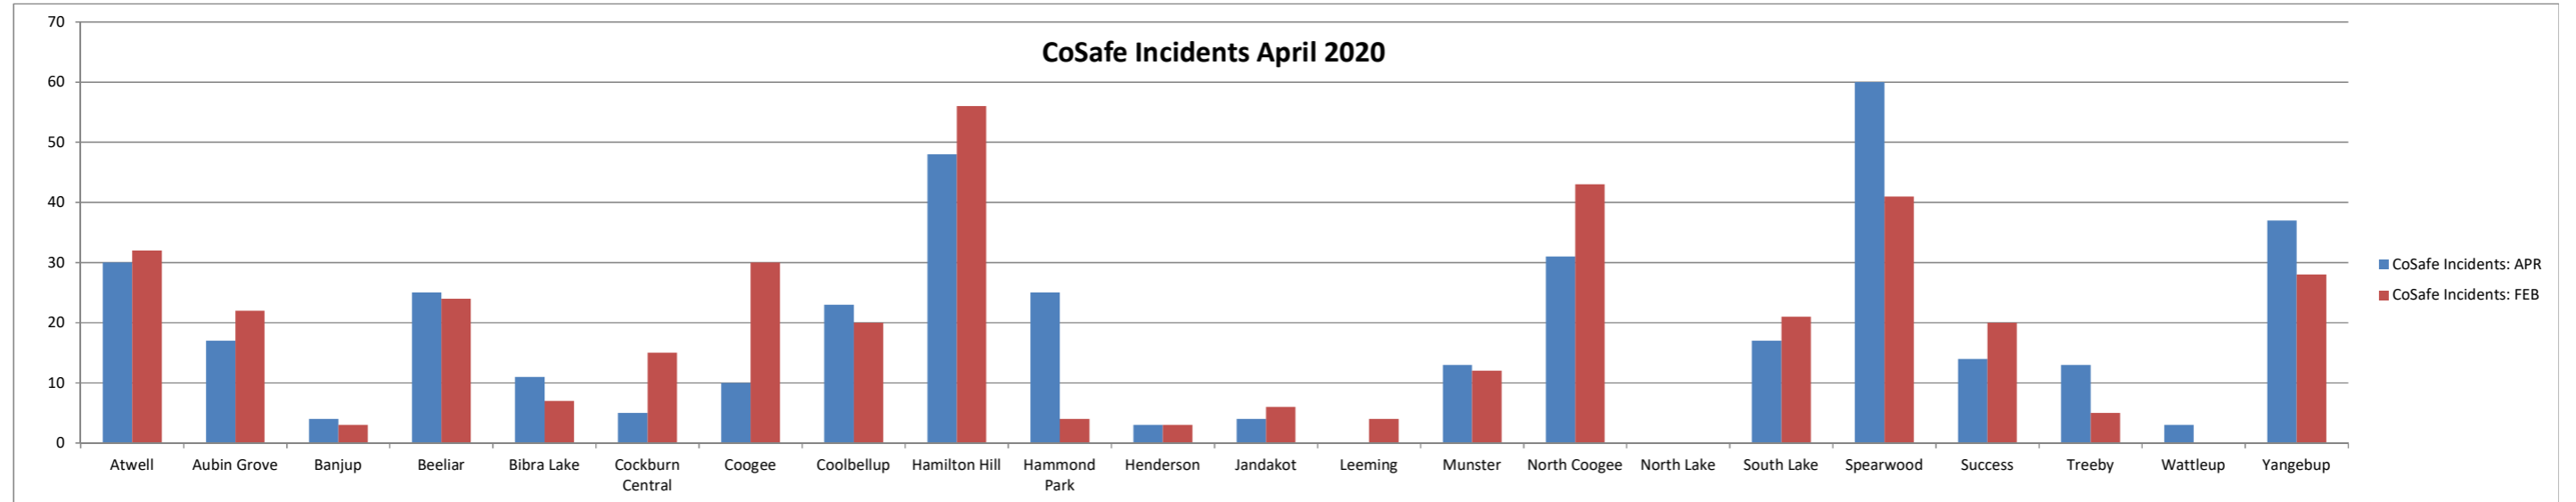

CoSafe / WAPOL Crime - Incident Statistics - April 2020

CoSafe Incidents March	TOTAL No	Atwell	Aubin Grove	Banjup	Beeliar	Bibra Lake	Cockburn Central	Coogee	Coolbellup	Hamilton Hill	Hammond Park	Henderson	Jandakot	Leeming	Munster	North Coogee	North Lake	South Lake	Spearwood	Success	Treeby	Wattleup	Yangebup
Additional patrols	37	1	1		1	1	1	1	3	8			1		2	3			10	1	1		2
Anti-Social behaviour	76	9	2		2	1		4	4	5	10		2		2	10		4	7	2	1	2	9
Drug use evident																							
Graffiti	2									2													
Noise	129	10	8	1	9	2	3	1	10	10	11	1			3	8		8	21	3	3	1	16
Suspicious activity	125	9	5	3	10	6	1	3	6	18	4	2	1		6	7		5	16	5	8		10
Syringes	11				3	1				3						1			3				
Vandalism/damage	13	1	1					1		2						2			3	3			
CoSafe Incidents: APR	393	30	17	4	25	11	5	10	23	48	25	3	4		13	31		17	60	14	13	3	37
CoSafe Incidents: FEB	396	32	22	3	24	7	15	30	20	56	4	3	6	4	12	43		21	41	20	5		28
TREND	-3	-2	-5	1	1	4	-10	-20	3	-8	21		-2	-4	1	-12		-4	19	-6	8	3	9

WAPOL Incident April	TOTAL No	Atwell	Aubin Grove	Banjup	Beeliar	Bibra Lake	Cockburn Central	Coogee	Coolbellup	Hamilton Hill	Hammond Park	Henderson	Jandakot	Leeming	Munster	North Coogee	North Lake	South Lake	Spearwood	Success	Treeby	Wattleup	Yangebup
Property damage	103	6	2			11	3	4	8	16	3	2	3	1	7	2		14	3	3	7		8
Theft	214	2	3		22	15	15	4	4	30	9	2	6	7	3	5		25	17	21	13	1	10
Motor vehicle theft	17		2				1		1	4		2			1	1			1	1	1	1	1
Drug offences	92	2					6	1	15	12	1			16		4		6	12	4			13
Dwelling Burglaries	40	1	2			1			6	6	1			2		3		2	5	4	6		1
WAPOL Incidents APR	466	11	9		22	27	25	9	34	68	14	6	9	26	11	15		47	38	33	27	2	33
WAPOL Incidents FEB	558	12	3	3	35	22	27	20	40	68	12	3	23	21	26	17		41	66	63	13	3	40
TREND	-92	-1	6	-3	-13	5	-2	-11	-6		2	3	-14	5	-15	-2		6	-28	-30	14	-1	-7